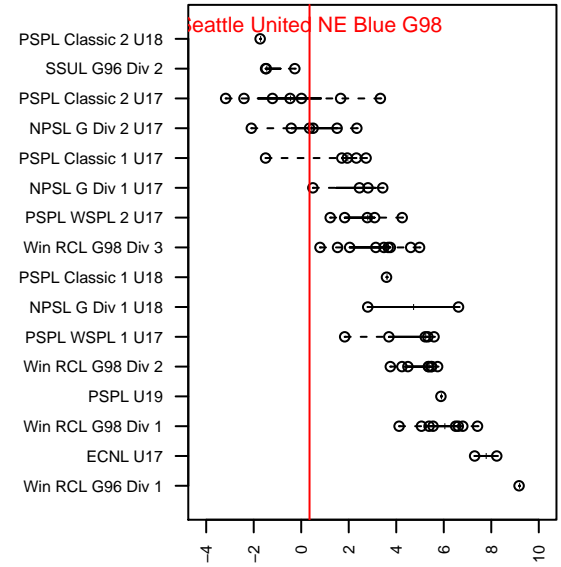

# Seattle United NE Blue G98

Seattle United Regional  
 Seattle, WA  
 G98 total strength=1158  
 attack=3.89 defense=3.07  
 fall league = NPSL G Div 2 U17

alt names used:  
 Seattle United NE G98 Blue  
 SU NE G98 Blue  
 Seattle United NE G98 Blue

Venues played:  
 2015 2014 WYS Presidents Cup G98 Division :  
 2015 KITG GU17 Green  
 2015 River Jam U16-19  
 2015 NPSL G Division 2 U17

**Seattle United NE Blue G98**  
 Dots are actual minus expected GF (blue circles) and GA (red triangles).  
 Blue line is smoothed change in attack strength. Red is smoothed change in defense strength.

**attack and defense variance (black dot)  
relative to other teams  
and top 10 in region**

**attack and defense rating  
relative to others at age  
and all opponents in last 13 months**

**Performance relative to 13 month average**