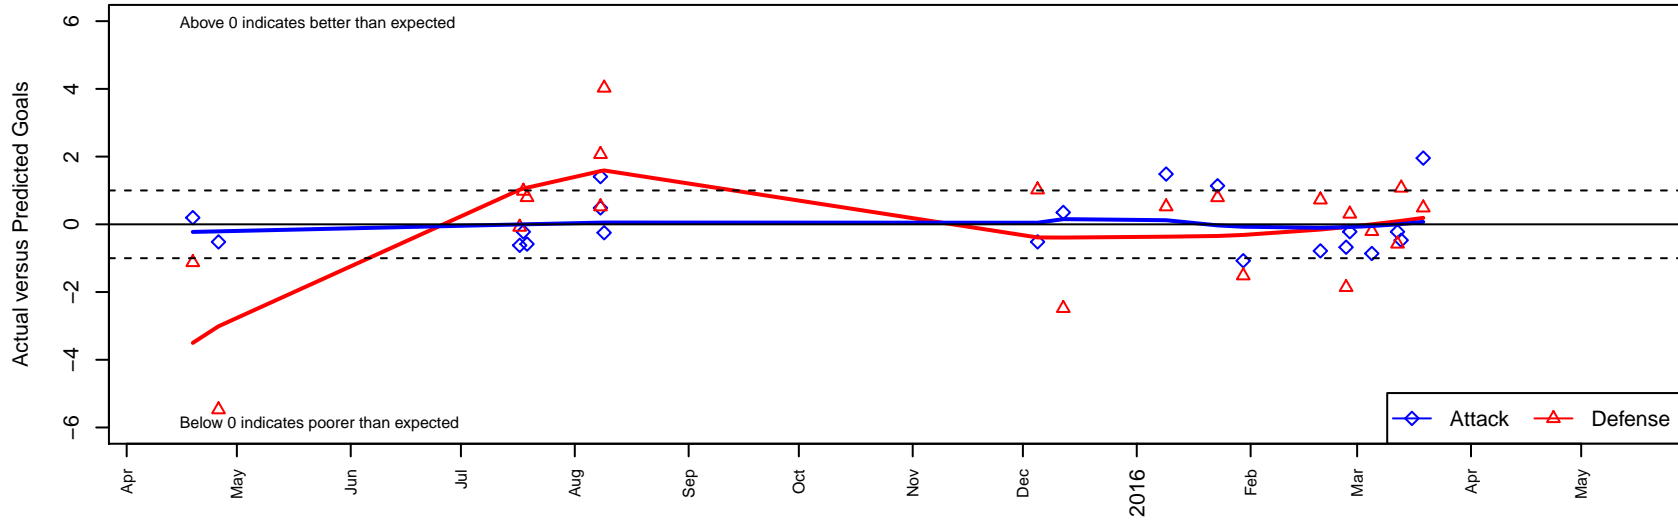

# Seattle United NE Blue G98

Seattle United Regional  
 Seattle, WA  
 G98 total strength=1158  
 attack=3.89 defense=3.07  
 fall league = NPSL G Div 2 U17

alt names used:  
 Seattle United NE G98 Blue  
 SU NE G98 Blue  
 Seattle United NE G98 Blue

Venues played:  
 2015 2014 WYS Presidents Cup G98 Division :  
 2015 KITG GU17 Green  
 2015 River Jam U16-19  
 2015 NPSL G Division 2 U17

**Seattle United NE Blue G98**  
 Dots are actual minus expected GF (blue circles) and GA (red triangles).  
 Blue line is smoothed change in attack strength. Red is smoothed change in defense strength.

**attack and defense variance (black dot)  
relative to other teams  
and top 10 in region**

**attack and defense rating  
relative to others at age  
and all opponents in last 13 months**

**Performance relative to 13 month average**